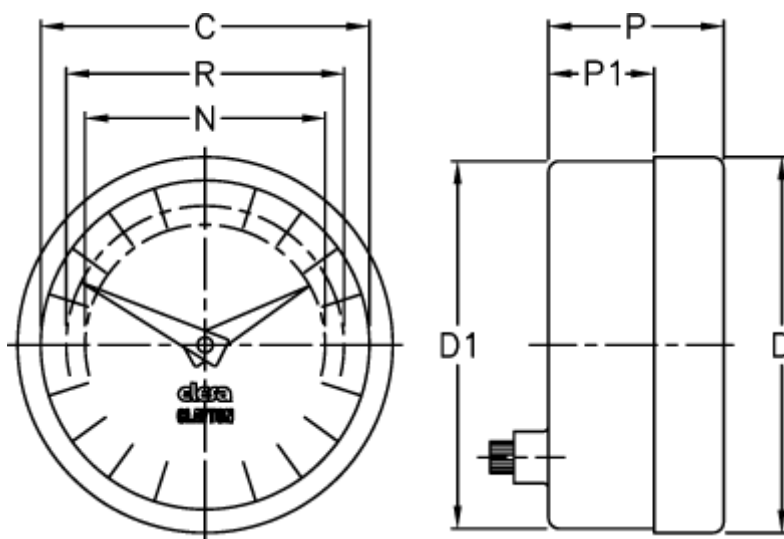

Article number: 2307074111

Description: E+G Positive drive indicator  
PA11-0072-D

## Measures

C = 42  
D = 49.8  
d1 = 48.2  
N = 30  
P = 30  
P1 = 23  
R = 37